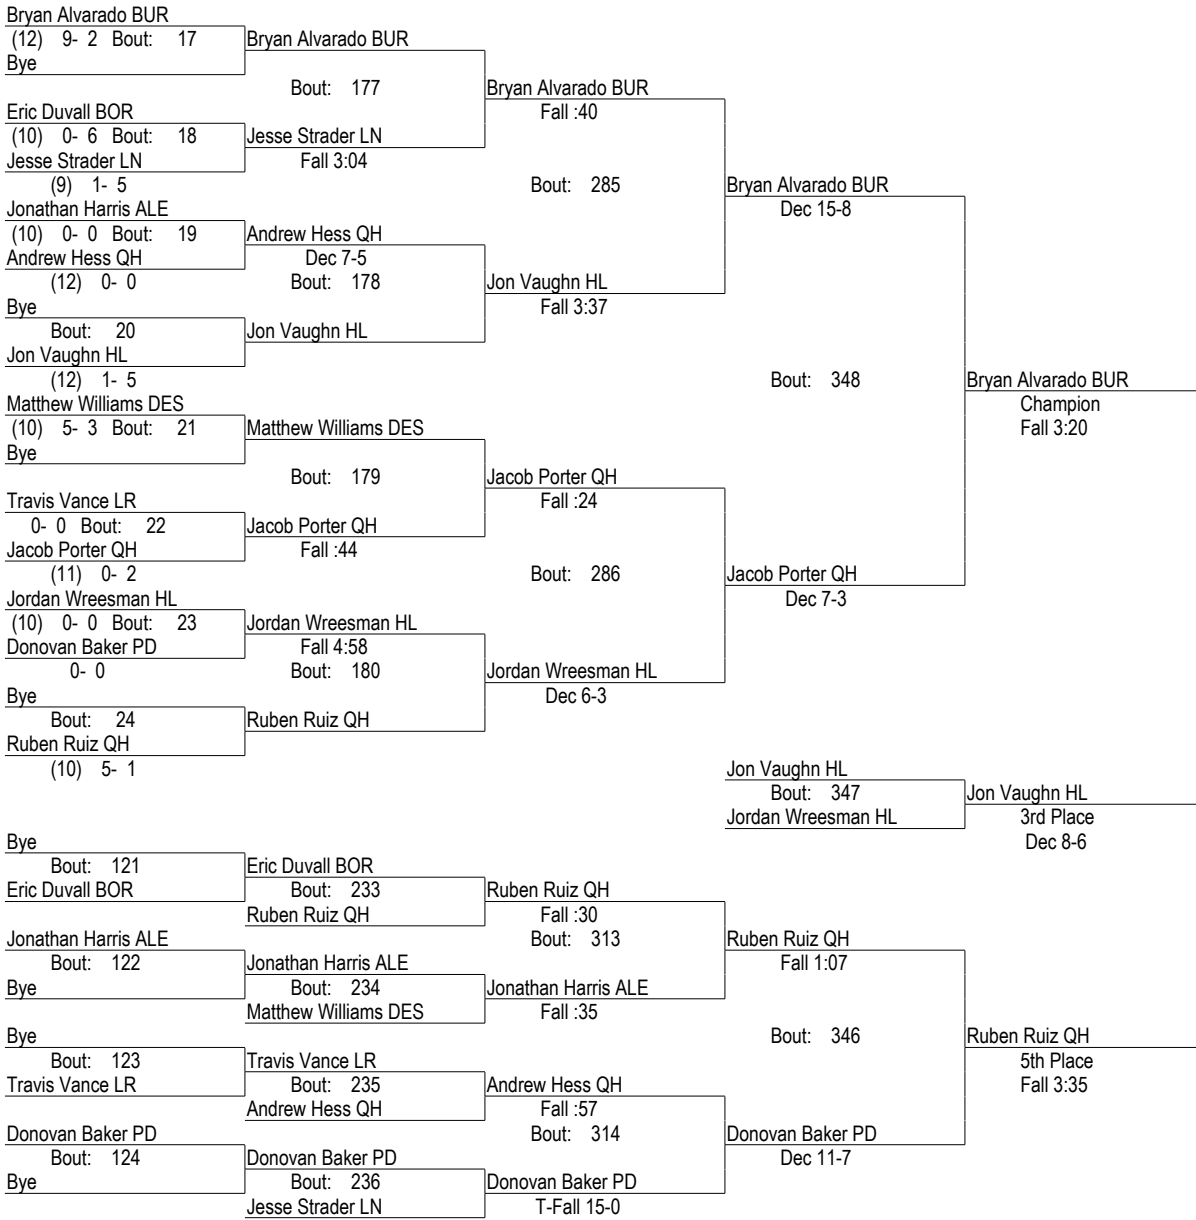

Eagle Invitational

December 10, 2005

103

- Place Winners -
 1st Kenny Cachola ALE (12) 3- 0
 2nd Willie Carranza AV 10- 3
 3rd Alberto Arellano KN (10) 2- 1
 4th Eric Lenorgrant PD (9) 1- 3

- Place Winners -
 5th Jake Prenosil LN (9) 6- 8
 6th Kevin Fleynte BUR (9) 3- 11

Eagle Invitational

December 10, 2005

112

- Place Winners -

1st Jeff Merrill LN (10) 8- 0
 2nd Devin King QH (11) 6- 3
 3rd Paul Romero ALE (10) 2- 1
 4th Brandon Delargy BOR (10) 7- 2

- Place Winners -

5th Sergio Tampon BUR (11) 2- 1
 6th Devin Gibbons DES (9) 2- 9

Eagle Invitational

December 10, 2005

119

- Place Winners -
 1st Bryan Alvarado BUR (12) 12- 2
 2nd Jacob Porter QH (11) 3- 3
 3rd Jon Vaughn HL (12) 3- 6
 4th Jordan Wreesman HL (10) 2- 2

- Place Winners -
 5th Ruben Ruiz QH (10) 8- 2
 6th Donovan Baker PD 2- 2