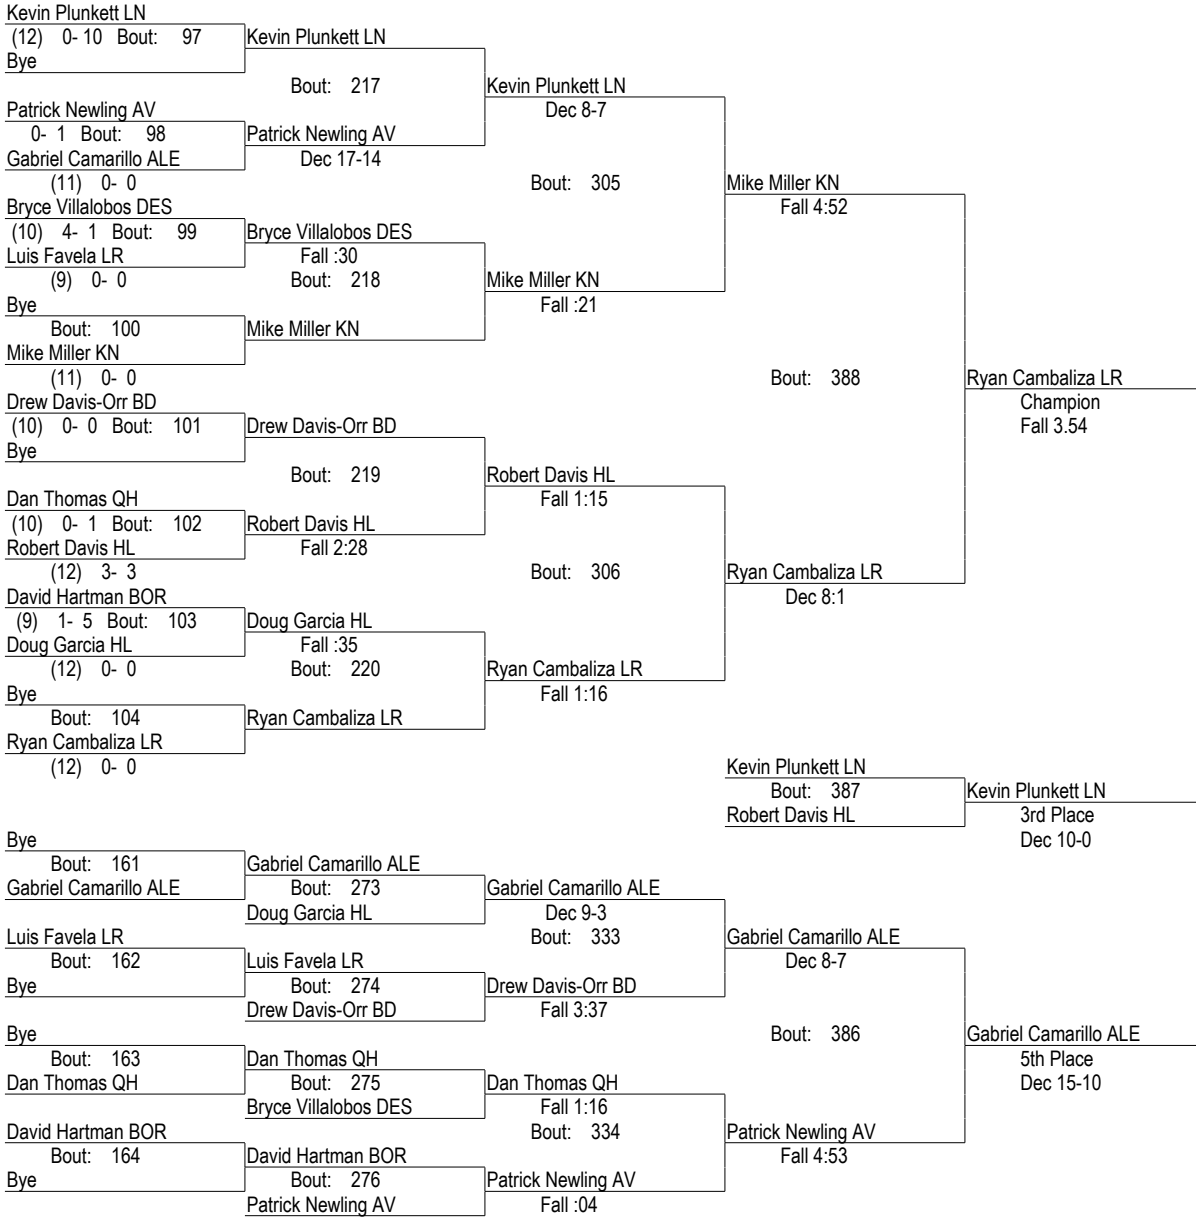

- Place Winners -

5th Adam Borjon QH (11) 6- 3
 6th Leland Smithson LN (11) 3- 2

Eagle Invitational

December 10, 2005

189

- Place Winners -
 1st Robert Kibler LR (12) 3- 0
 2nd Robert Krattiger ALE (12) 2- 1
 3rd Luis Michel AV 10- 3
 4th Heath Ikihihifo HL (12) 1- 2

- Place Winners -
 5th Chris Miller BOR (12) 4- 1
 6th Thomas Perez BD (10) 2- 2

Eagle Invitational

December 10, 2005

215

- Place Winners -

1st Ryan Cambaliza LR (12) 3- 0
 2nd Mike Miller KN (11) 2- 1
 3rd Kevin Plunkett LN (12) 2- 11
 4th Robert Davis HL (12) 5- 5