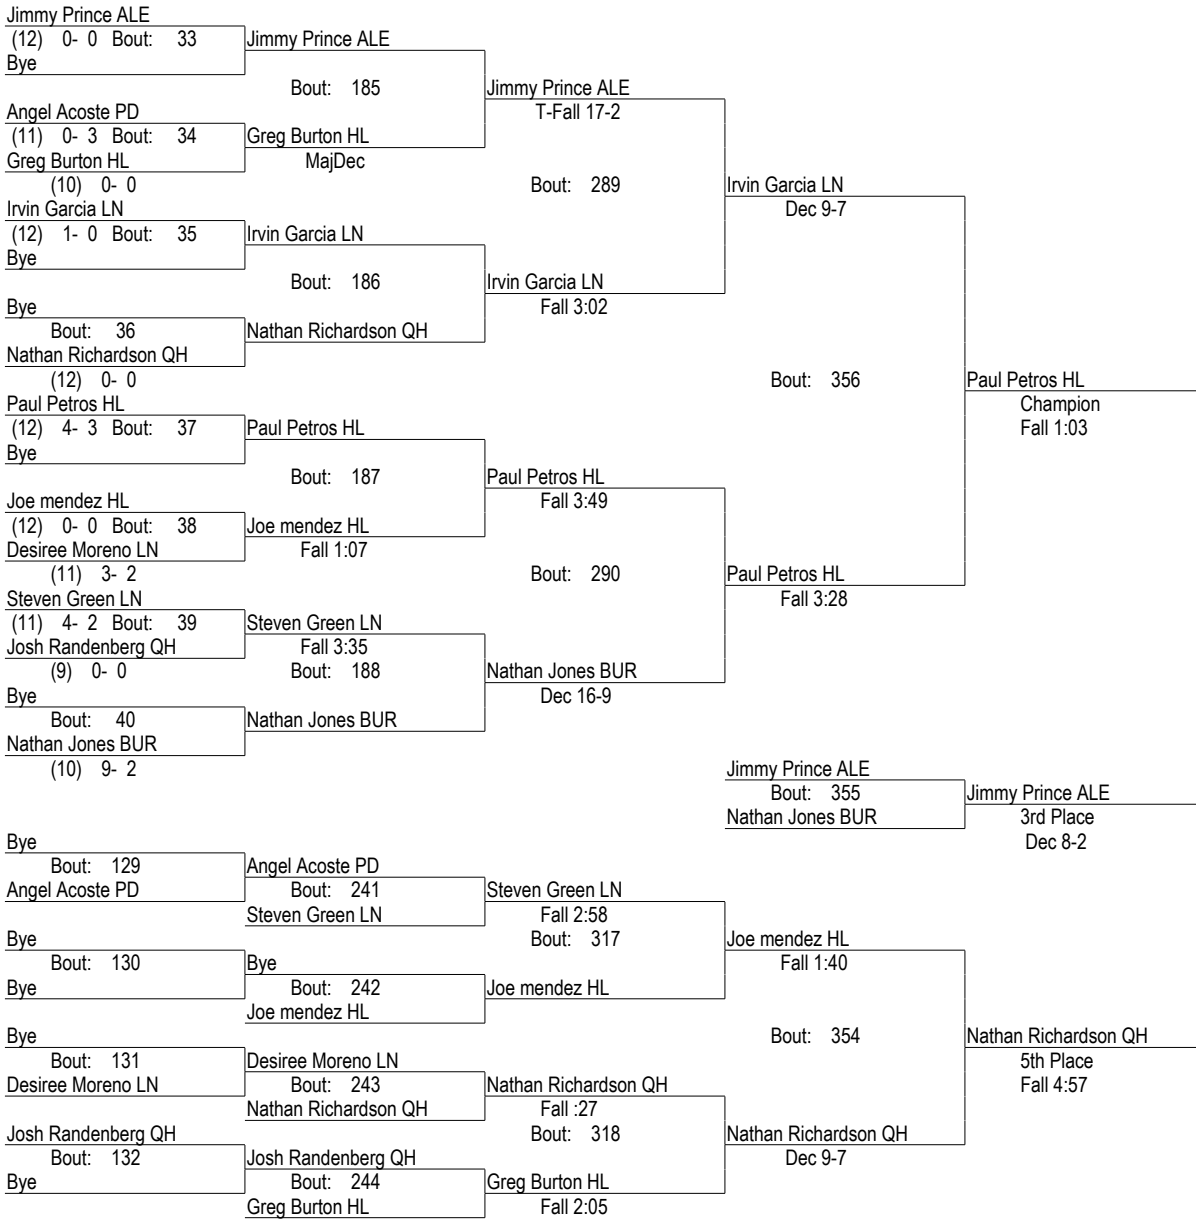

Eagle Invitational

December 10, 2005

130

- Place Winners -
1st Paul Petros HL (12) 7- 3
2nd Irvin Garcia LN (12) 3- 1
3rd Jimmy Prince ALE (12) 2- 1
4th Nathan Jones BUR (10) 10- 4

- Place Winners -
5th Nathan Richardson QH (12) 3- 1
6th Joe mendez HL (12) 2- 2