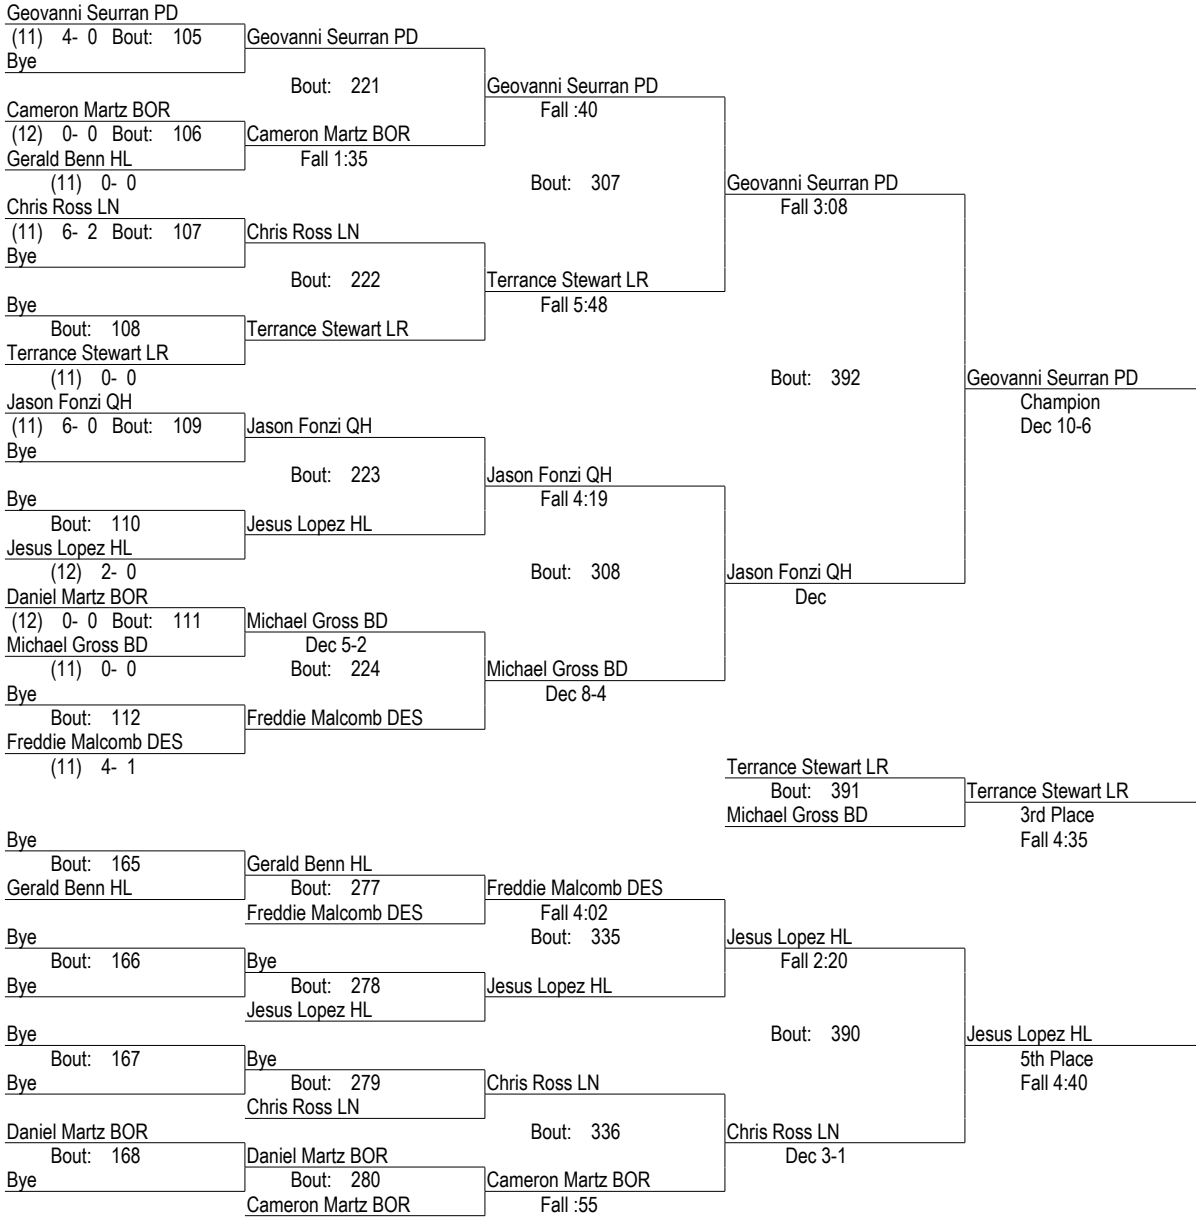

- Place Winners -

5th Adam Borjon QH (11) 6- 3
 6th Leland Smithson LN (11) 3- 2

Eagle Invitational

December 10, 2005

189

- Place Winners -
 1st Robert Kibler LR (12) 3- 0
 2nd Robert Krattiger ALE (12) 2- 1
 3rd Luis Michel AV 10- 3
 4th Heath Ikihihifo HL (12) 1- 2

- Place Winners -
 5th Chris Miller BOR (12) 4- 1
 6th Thomas Perez BD (10) 2- 2

Eagle Invitational

December 10, 2005

215

- Place Winners -

1st Ryan Cambaliza LR (12) 3- 0
 2nd Mike Miller KN (11) 2- 1
 3rd Kevin Plunkett LN (12) 2- 11
 4th Robert Davis HL (12) 5- 5

- Place Winners -

5th Gabriel Camarillo ALE (11) 3- 1
 6th Patrick Newling AV 3- 3

Eagle Invitational

December 10, 2005

275

- Place Winners -
 1st Geovanni Seurran PD
 2nd Jason Fonzi QH
 3rd Terrance Stewart LR
 4th Michael Gross BD