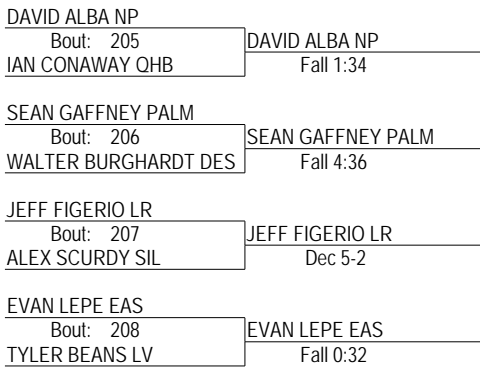

- Place Winners -  
 5th AUSTIN SPEAROW SER (10) 3- 2  
 6th DEVIN DUARTE NP (10) 4- 6

# EAGLE INVITATIONAL

December 11, 2010

152

- Place Winners -  
 1st TREVER DEVESTERN LR (12) 7- 1  
 2nd JT WILKINS QHG (12) 10- 2  
 3rd ELIJAH COOKSEY PALM (12) 4- 1  
 4th NICK CORTEZ SER (12) 3- 2

- Place Winners -  
 5th JOSH CRUZ LV 4- 4  
 6th SYED UL-HASAN KNI (12) 2- 2

# EAGLE INVITATIONAL

December 11, 2010

160

- Place Winners -  
 1st NICHOLAS CHRISTOPHERSO QHG 5- 1  
 2nd ADAM BERNSTEIN GV (11) 5- 4  
 3rd Kurt Hauser LAN (12) 10- 4  
 4th BRIAN BROOKS BUR 3- 2

- Place Winners -  
 5th DERRICK BUNTIN SER (12) 3- 2  
 6th ALEX NORIEGA HIG (-) 2- 3

# EAGLE INVITATIONAL

December 11, 2010

189

- Place Winners -  
 1st JAMES WONDRA NP (12) 7- 2  
 2nd WASEY NOORI SIL (12) 5- 3  
 3rd STEVE MARTINEZ SER (12) 14- 3  
 4th TRAVIS HARRIS CI (11) 3- 3

- Place Winners -  
 5th JAMIE BECERRA LR (12) 3- 2  
 6th KEITH KURIYAMA HIG (-) 2- 2