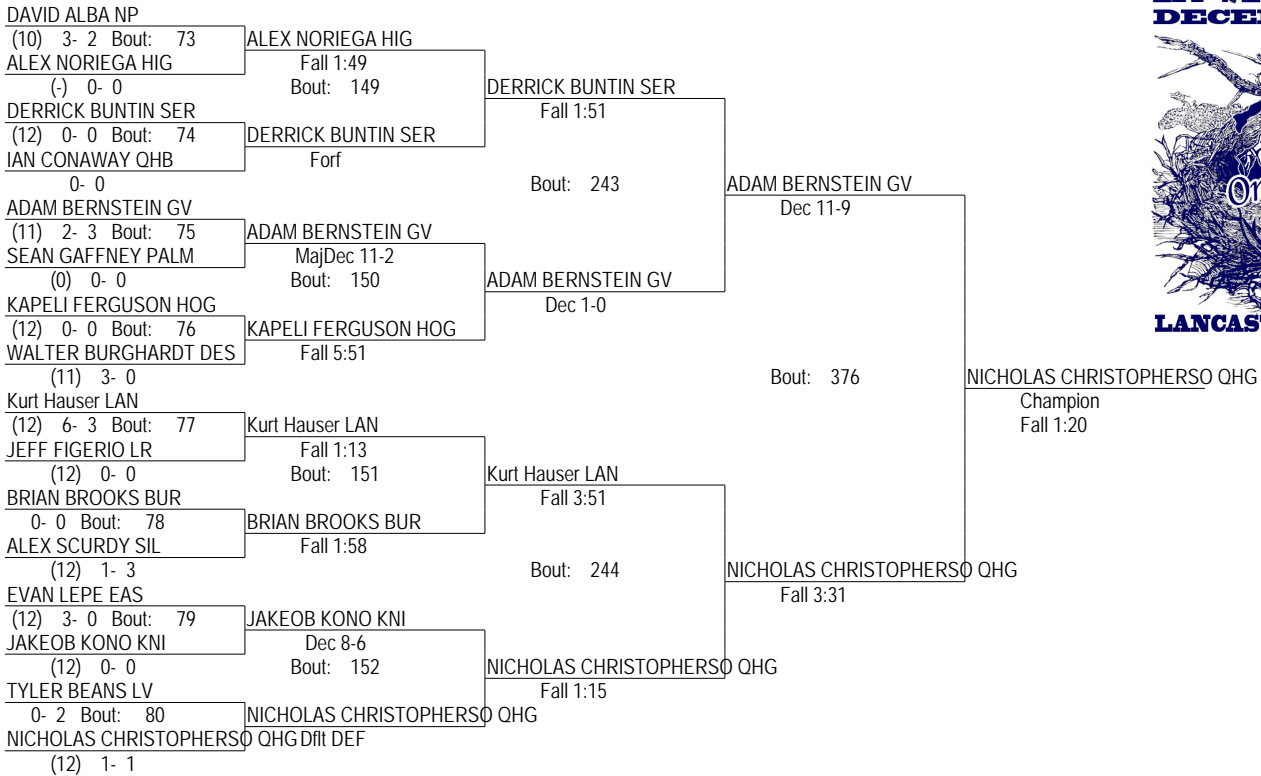

- Place Winners -  
 5th AUSTIN SPEAROW SER (10) 3- 2  
 6th DEVIN DUARTE NP (10) 4- 6

# EAGLE INVITATIONAL

December 11, 2010

152

- Place Winners -  
 1st TREVER DEVESTERN LR (12) 7- 1  
 2nd JT WILKINS QHG (12) 10- 2  
 3rd ELIJAH COOKSEY PALM (12) 4- 1  
 4th NICK CORTEZ SER (12) 3- 2

- Place Winners -  
 5th JOSH CRUZ LV 4- 4  
 6th SYED UL-HASAN KNI (12) 2- 2

# EAGLE INVITATIONAL

December 11, 2010

160

- Place Winners -  
 1st NICHOLAS CHRISTOPHERSO QHG 5- 1  
 2nd ADAM BERNSTEIN GV (11) 5- 4  
 3rd Kurt Hauser LAN (12) 10- 4  
 4th BRIAN BROOKS BUR 3- 2

- Place Winners -  
 5th DERRICK BUNTIN SER (12) 3- 2  
 6th ALEX NORIEGA HIG (-) 2- 3