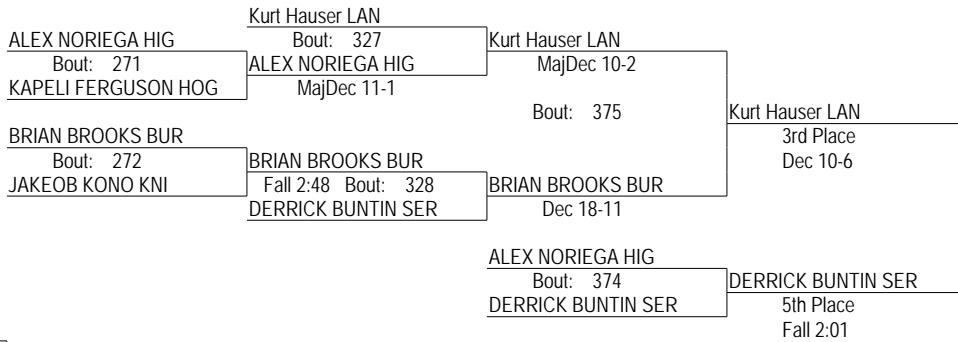

EAGLE INVITATIONAL

December 11, 2010

160

- Place Winners -
1st NICHOLAS CHRISTOPHERSO QHG 5- 1
2nd ADAM BERNSTEIN GV (11) 5- 4
3rd Kurt Hauser LAN (12) 10- 4
4th BRIAN BROOKS BUR 3- 2

- Place Winners -
5th DERRICK BUNTIN SER (12) 3- 2
6th ALEX NORIEGA HIG (-) 2- 3