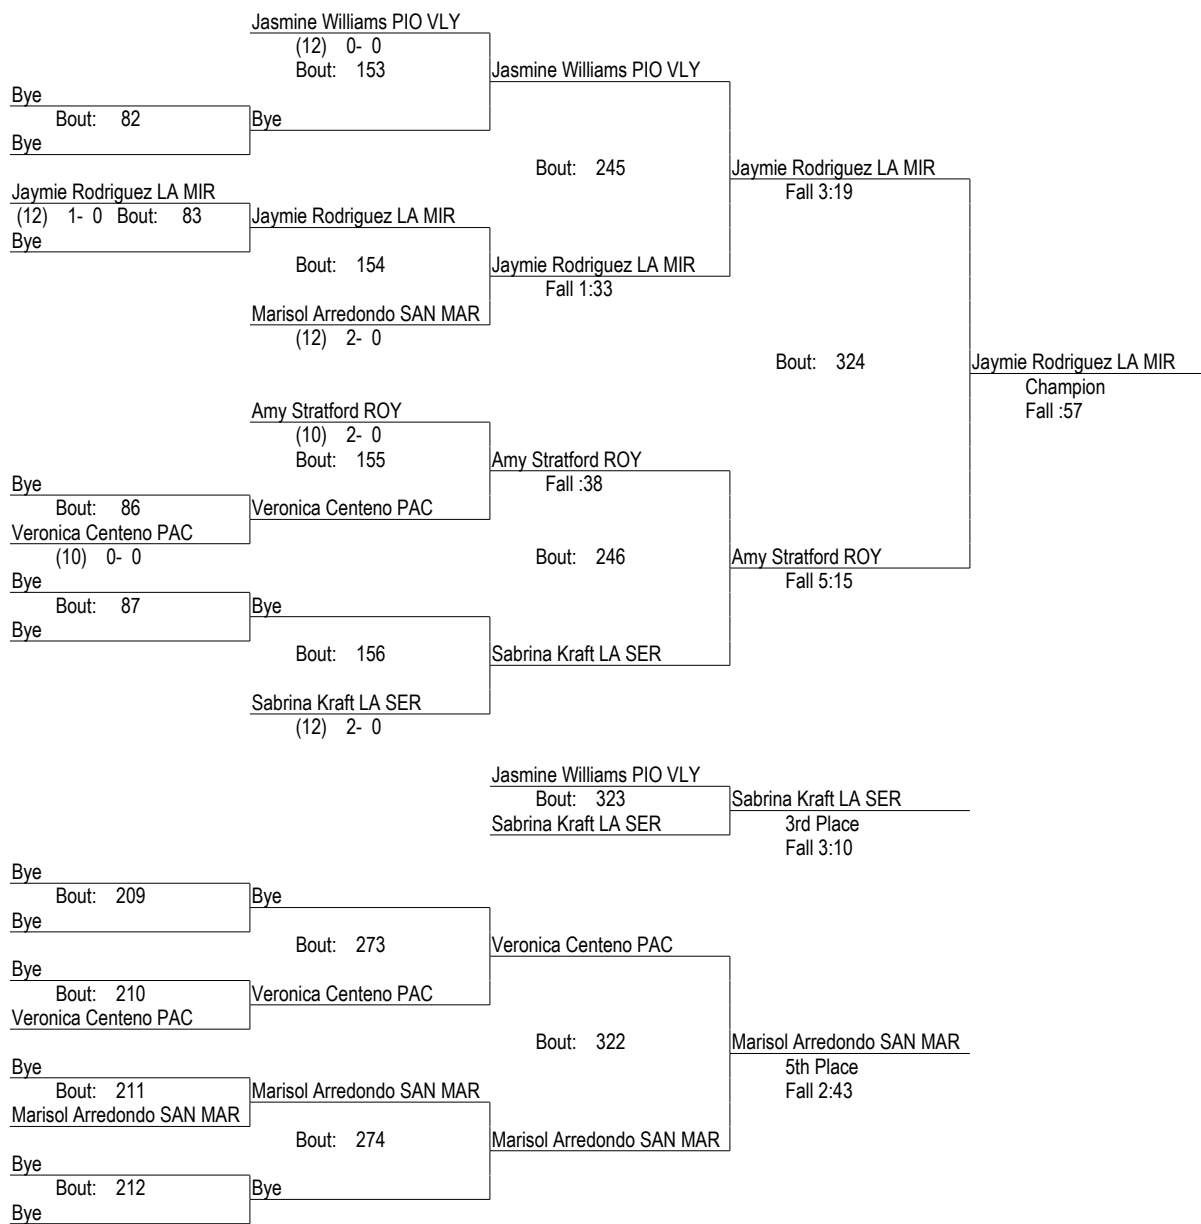

Eagless Open

December 23, 2009

154

- Place Winners -

- 1st Jaymie Rodriguez LA MIR (12) 4- 0
- 2nd Amy Stratford ROY (10) 4- 1
- 3rd Sabrina Kraft LA SER (12) 3- 1
- 4th Jasmine Williams PIO VLY (12) 0- 2
- 5th Marisol Arredondo SAN MAR (12) 3- 1
- 6th Veronica Centeno PAC (10) 0- 2