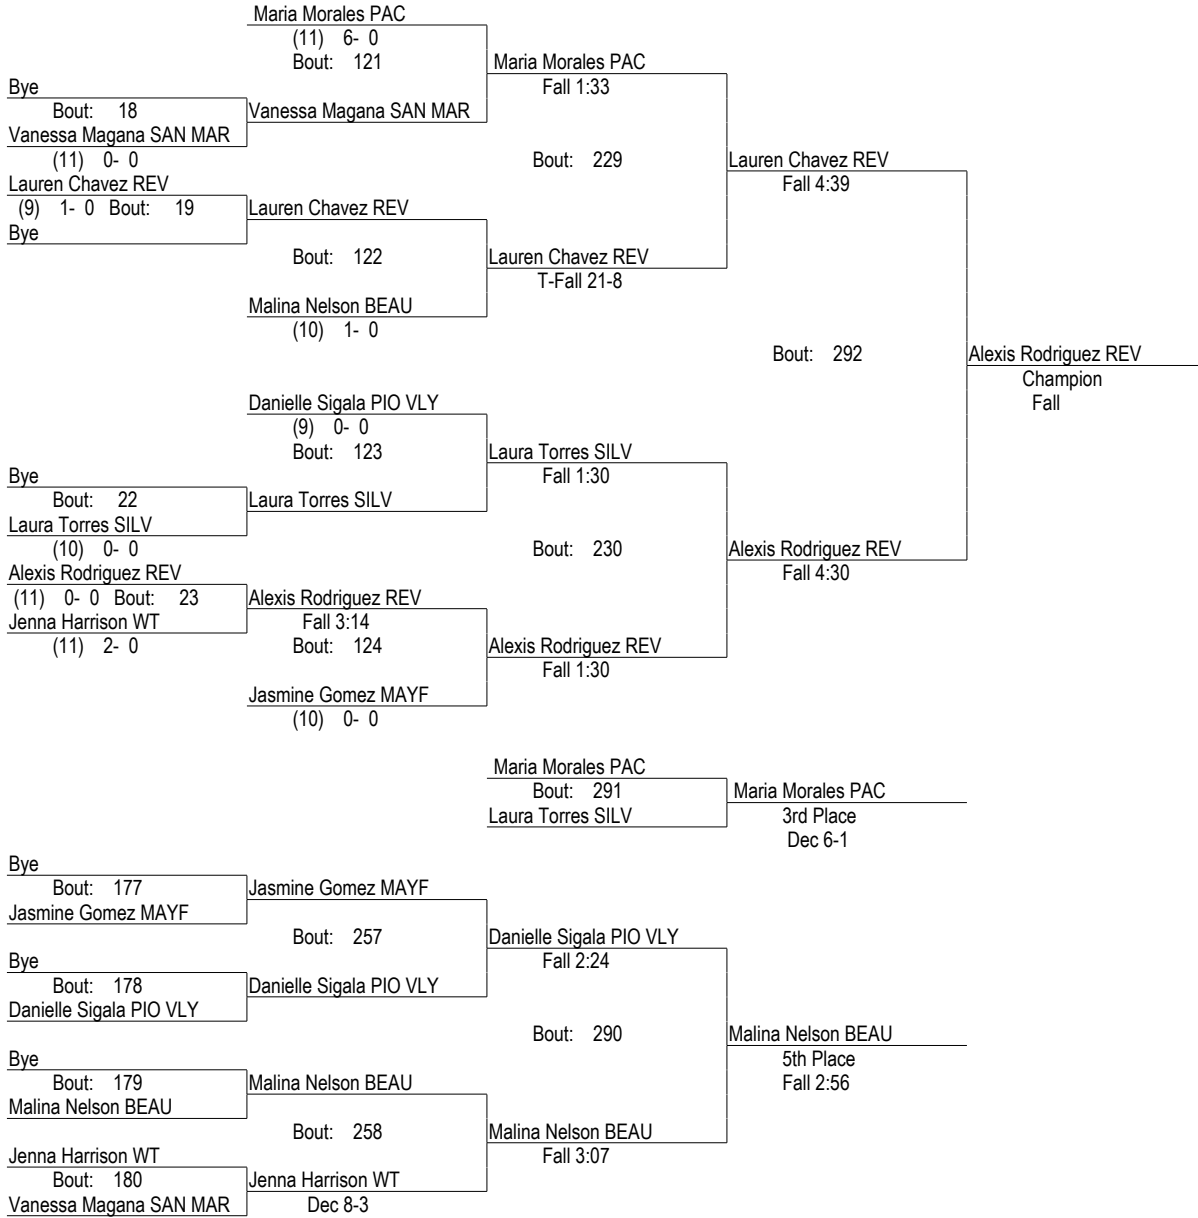

Eagless Open

December 23, 2009

108

1. Place Winners -
2. 1st Alexis Rodriguez REV (11) 4-0
   - 2nd Lauren Chavez REV (9) 3-1
   - 3rd Maria Morales PAC (11) 8-1
   - 4th Laura Torres SILV (10) 1-2
   - 5th Malina Nelson BEAU (10) 3-1
   - 6th Danielle Sigala PIO VLY (9) 1-2