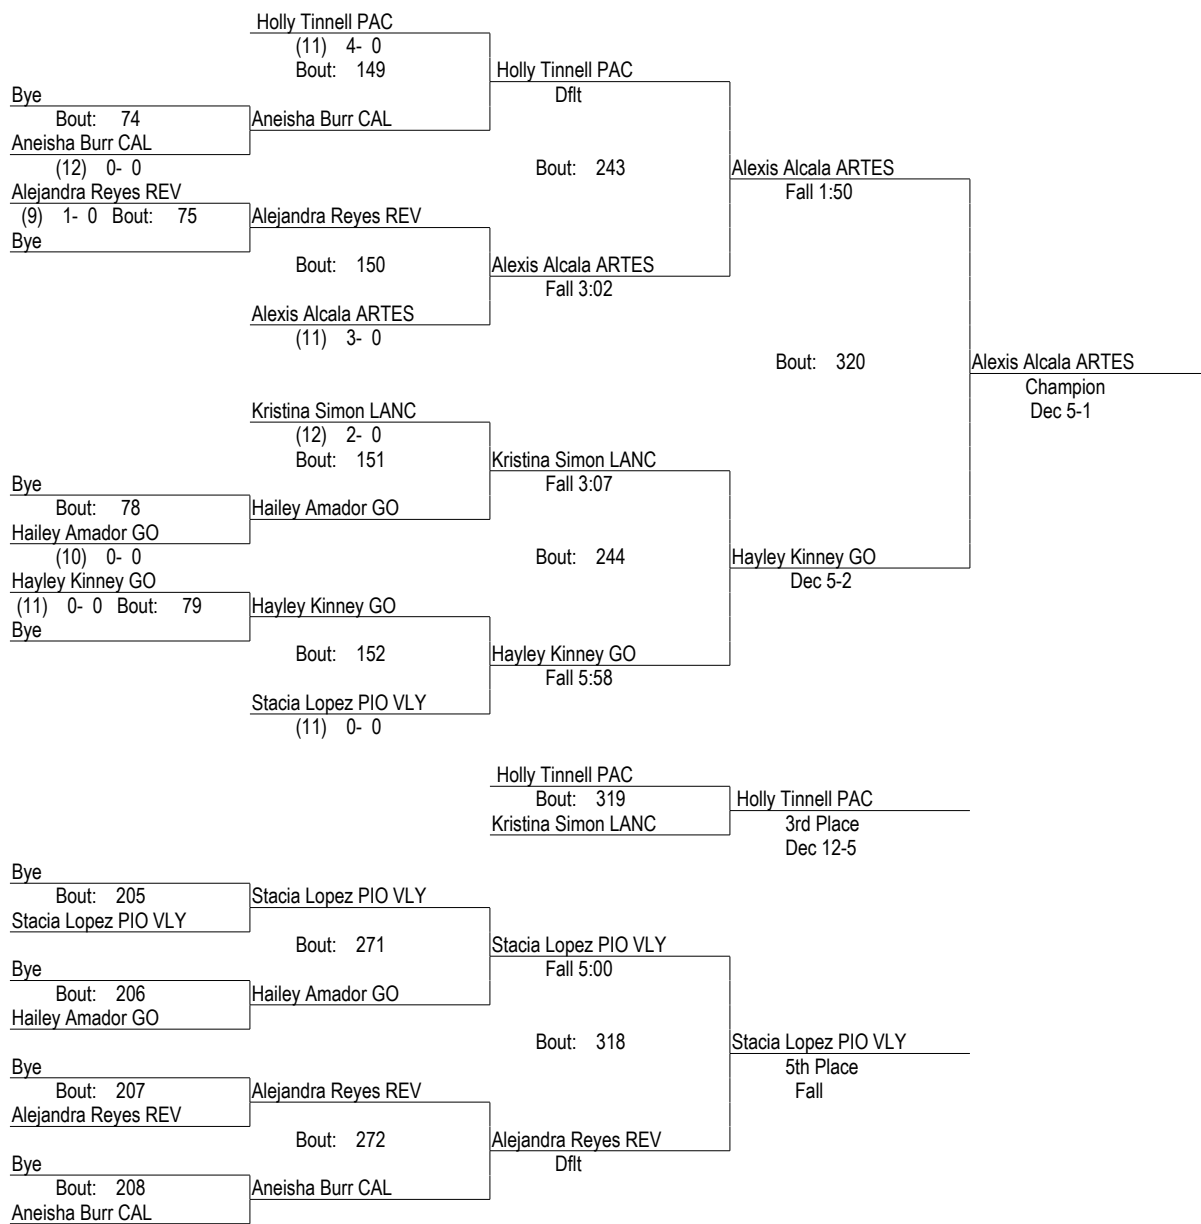

Eagless Open

December 23, 2009

146

- Place Winners -

1st Alexis Alcalá ARTES	(11) 6- 0
2nd Hayley Kinney GO	(11) 2- 1
3rd Holly Tinnell PAC	(11) 6- 1
4th Kristina Simon LANC	(12) 3- 2
5th Stacia Lopez PIO VLY	(11) 2- 1
6th Alejandra Reyes REV	(9) 2- 2