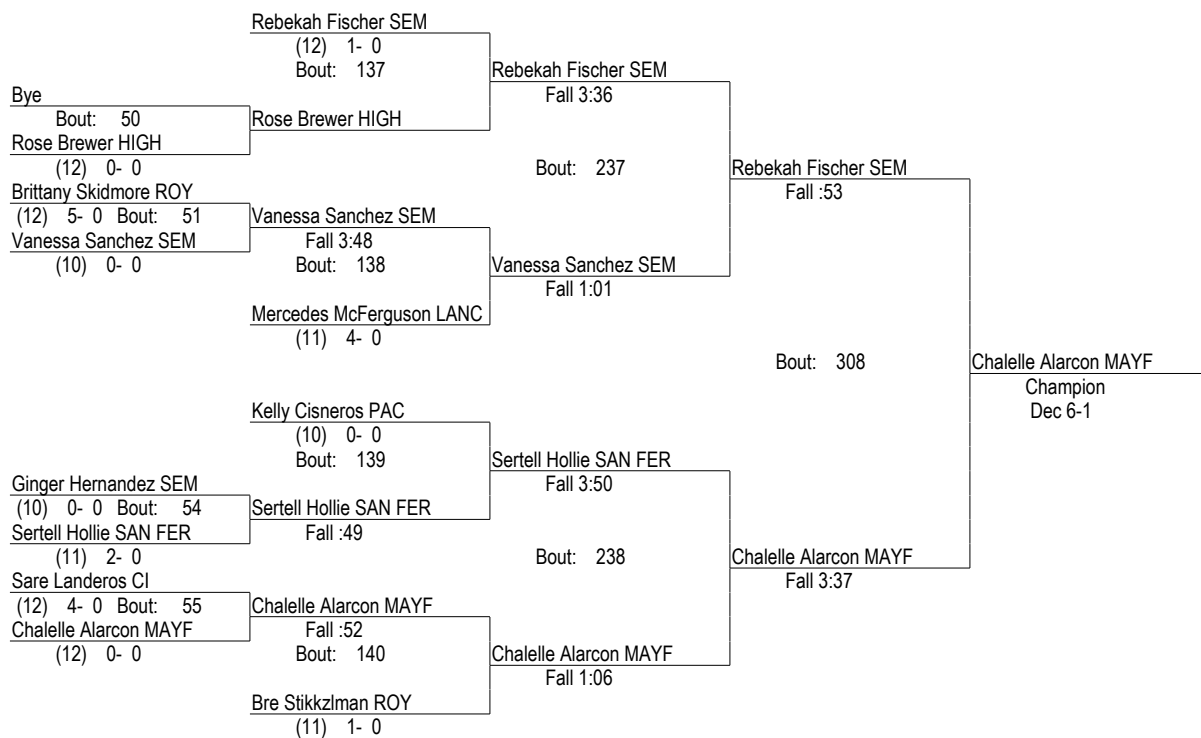

Eagless Open

December 23, 2009

126

1. Place Winners -
2. 1st Chalelle Alarcon MAYF (12) 4-0
   - 2nd Rebekah Fischer SEM (12) 3-1
   - 3rd Sertell Hollie SAN FER (11) 5-1
   - 4th Vanessa Sanchez SEM (10) 2-2
   - 5th Bre Stikkzlmán ROY (11) 3-1
   - 6th Sare Landeros CI (12) 6-2