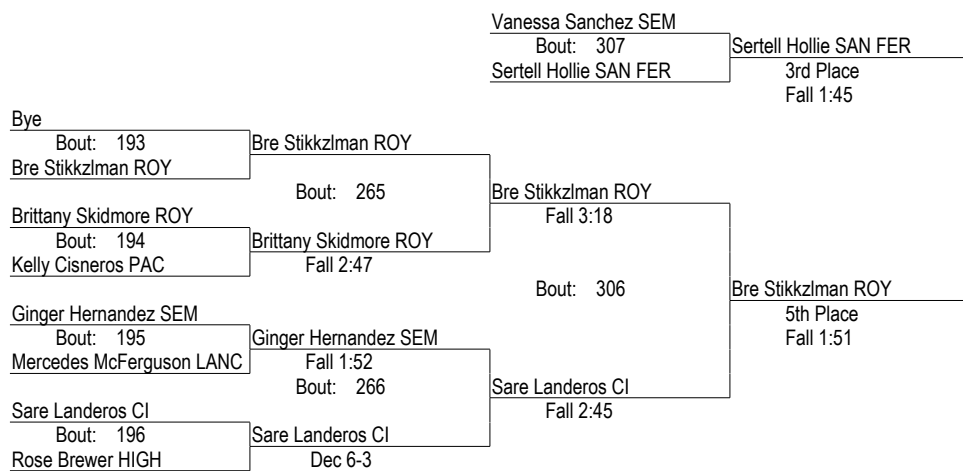

Eagless Open

December 23, 2009

118

- Place Winners -
- 1st Berenice Flores SAN FER (11) 5- 0
 - 2nd Sam Bonilla PAC (12) 7- 1
 - 3rd Bianca Flores ARTES (11) 4- 1
 - 4th Rebecca Rojas SAN MAR (11) 1- 2
 - 5th Rosa Almarnz PAC (11) 2- 1
 - 6th Magaly Ceballos PIO VLY (12) 1- 2

Eagless Open

December 23, 2009

126

- Place Winners -
- 1st Chalelle Alarcon MAYF (12) 4-0
 - 2nd Rebekah Fischer SEM (12) 3-1
 - 3rd Sertell Hollie SAN FER (11) 5-1
 - 4th Vanessa Sanchez SEM (10) 2-2
 - 5th Bre Stikkzlmán ROY (11) 3-1
 - 6th Sare Landeros CI (12) 6-2