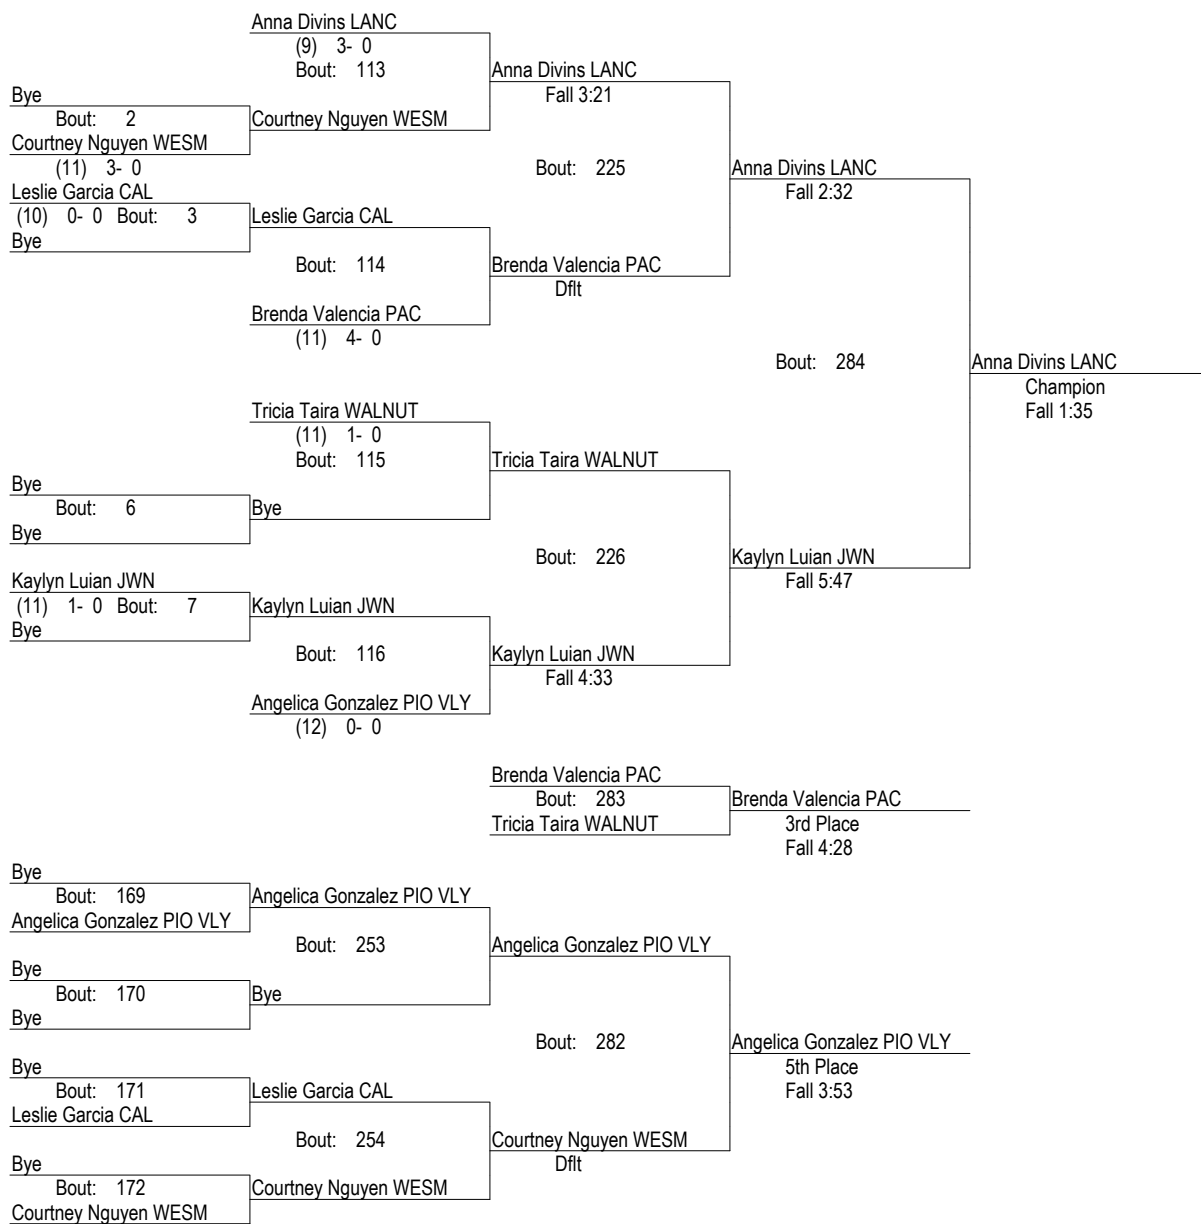

Eagless Open
December 23, 2009

Place	Score	Name	1st	2nd	3rd	4th	5th	6th
1	142.00	*Pacifica	1	2	4	1	2	2
2	115.00	Pioneer Valley		4		1	2	4
3	79.50	San Fernando	2		2			
4	63.00	Lancaster	2			1		
5	53.00	Mayfair	2					
6	52.00	*Atresia	1		1	1		
7	51.00	Beaumont	1		1	1	1	
8	50.50	*Royal	1	1			1	
9	36.00	*Redlands East Valley	1	1				1
10	34.00	*California				1	1	1
11	33.00	La Serna	1		1			
	33.00	*South El Monte			1	2		
	33.00	*Great Oak			1		1	
14	31.00	Channell Islands				1	1	1
	31.00	JW North			1		1	
16	26.00	Imperial	1					
	26.00	La Mirada	1					
18	25.00	Santa Maria				1	1	
19	24.00	Rancho Bernardo			1			
	24.00	Silverado				2		
21	23.00	Westminster				1		1
22	20.00	Mira Mesa			1			
23	19.00	Central			1			
24	15.00	Arlington				1		
25	13.00	Los Alimitos				1		
26	9.00	Sultana					1	
27	7.00	Walnut				1		
28	3.00	San Dimas						1
	3.00	la cueva						
30	1.00	West Torrance						
31	0.00	Highland						
	0.00	Mater Die Catholic						

* Team has non-scoring wrestler

Eagless Open

December 23, 2009

98

- Place Winners -

- 1st Anna Divins LANC (9) 6- 0
- 2nd Kaylyn Luian JWN (11) 3- 1
- 3rd Brenda Valencia PAC (11) 6- 1
- 4th Tricia Taira WALNUT (11) 1- 2
- 5th Angelica Gonzalez PIO VLY (12) 1- 1
- 6th Courtney Nguyen WESM (11) 4- 2