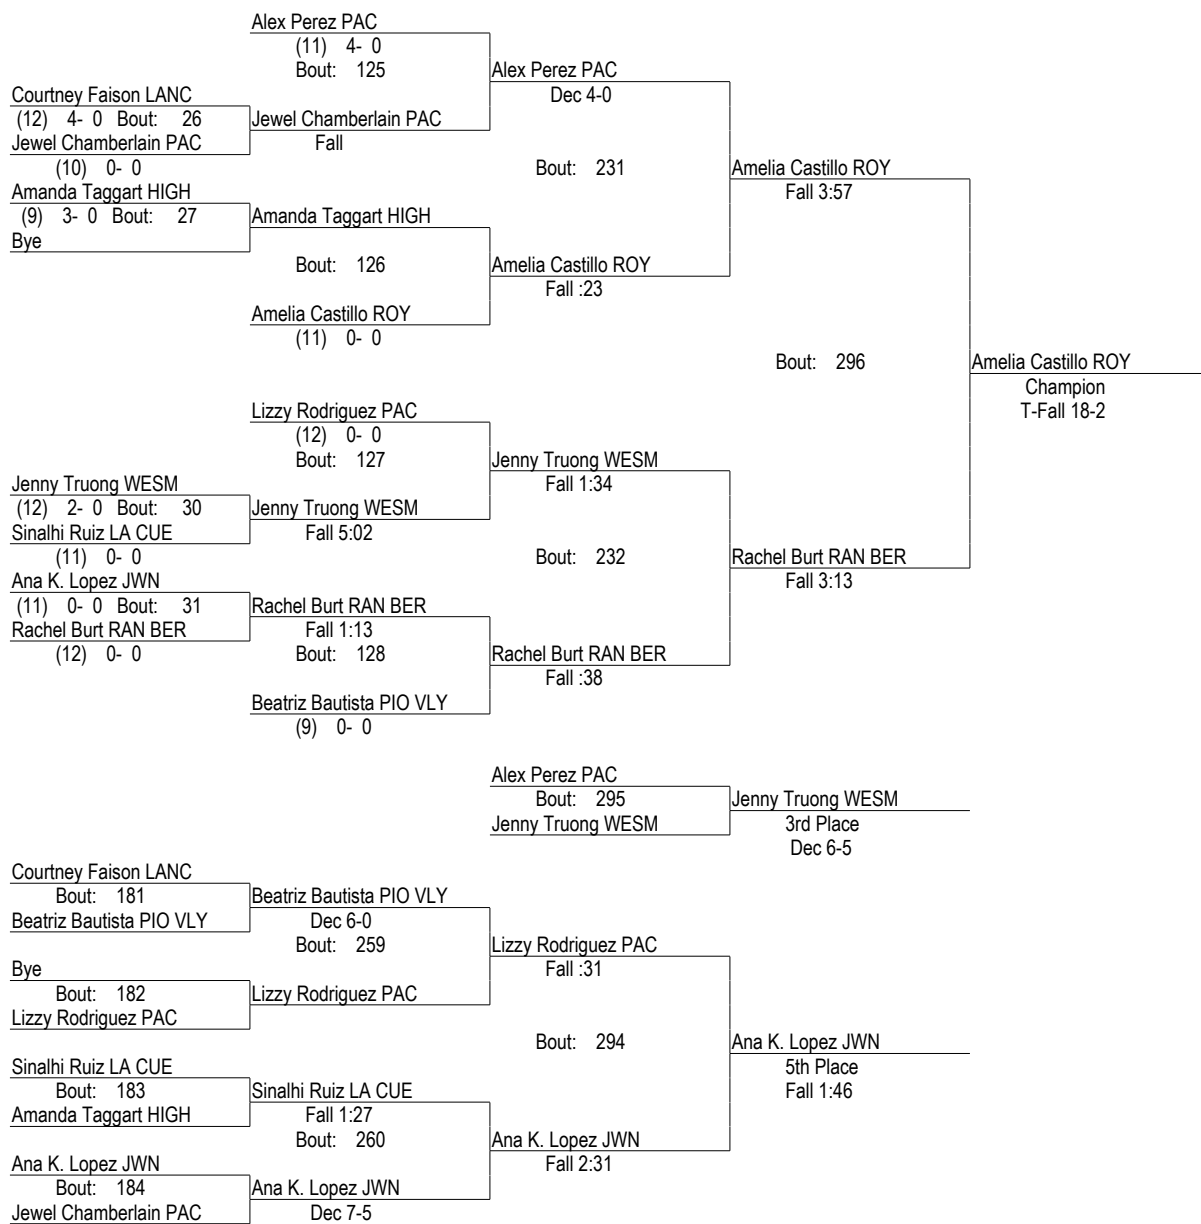

Eagless Open

December 23, 2009

114

1. Place Winners -
2. 1st Amelia Castillo ROY (11) 3- 0
   - 2nd Rachel Burt RAN BER (12) 3- 1
   - 3rd Jenny Truong WESM (12) 5- 1
   - 4th Alex Perez PAC (11) 5- 2
   - 5th Ana K. Lopez JWN (11) 3- 1
   - 6th Lizzy Rodriguez PAC (12) 1- 2