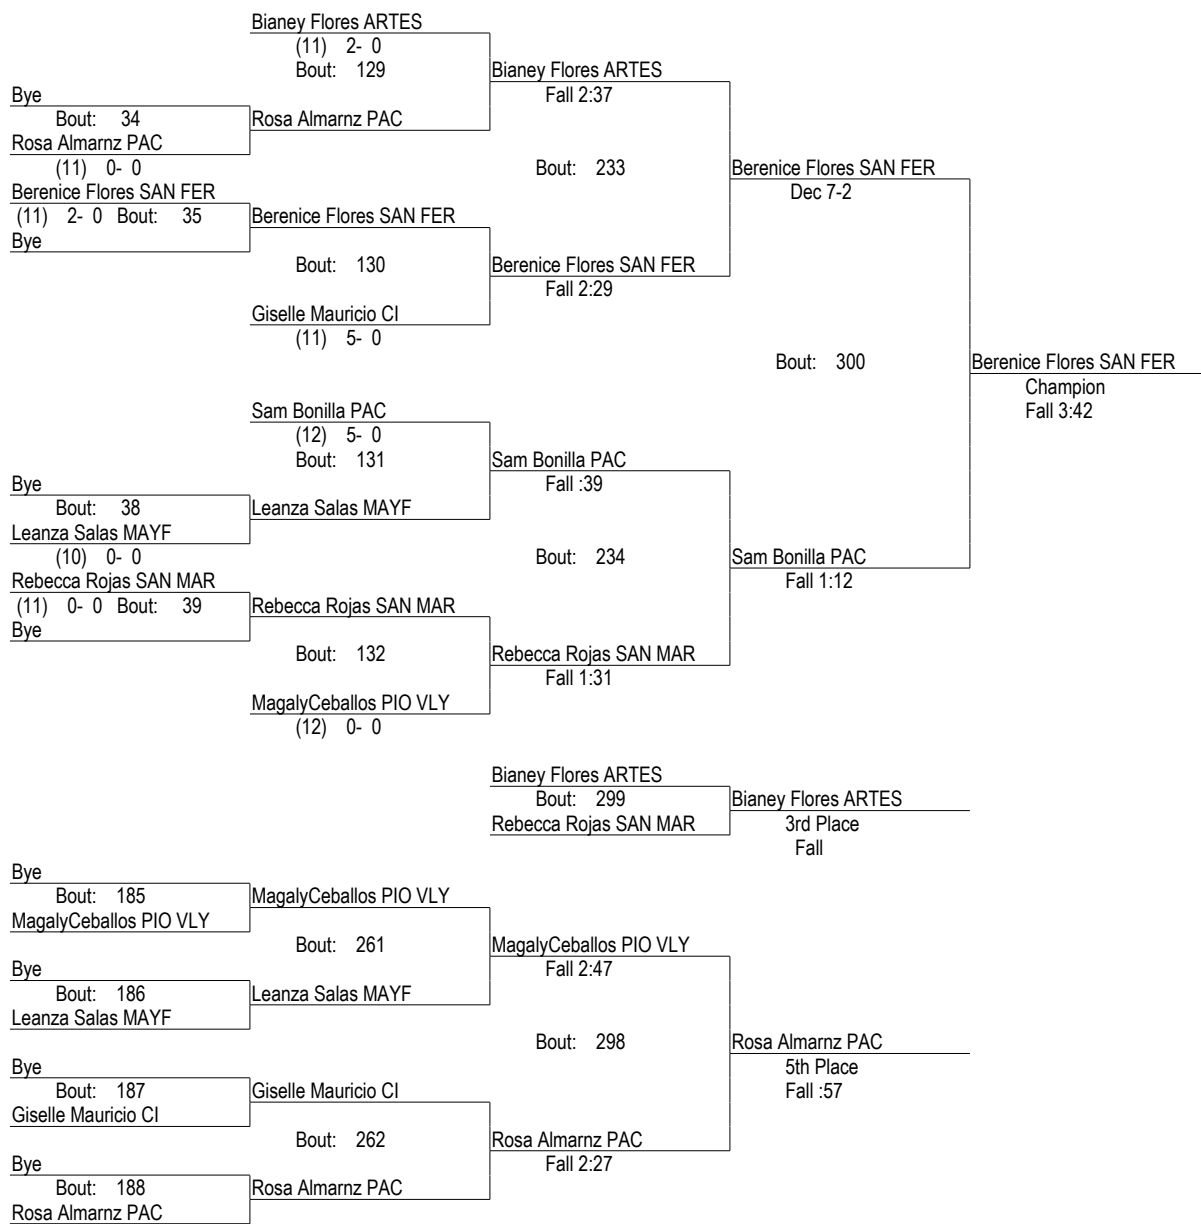

Eagless Open

December 23, 2009

118

1. Place Winners -
2. 1st Berenice Flores SAN FER (11) 5- 0
   - 2nd Sam Bonilla PAC (12) 7- 1
   - 3rd Bianca Flores ARTES (11) 4- 1
   - 4th Rebecca Rojas SAN MAR (11) 1- 2
   - 5th Rosa Almarnz PAC (11) 2- 1
   - 6th Magaly Ceballos PIO VLY (12) 1- 2